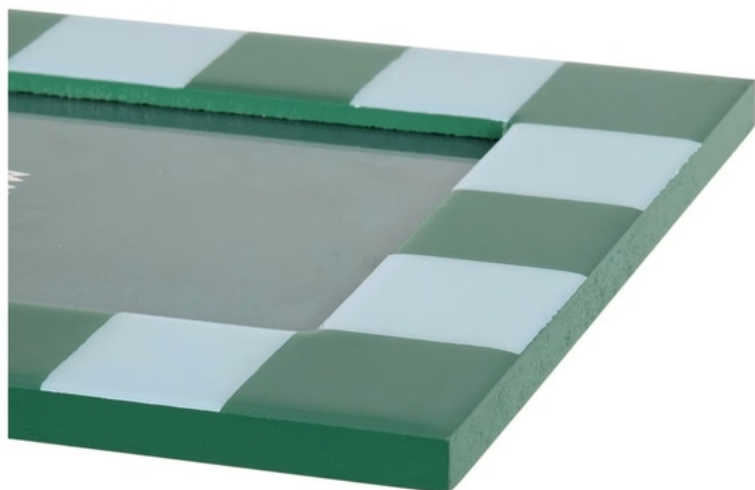

Scan w/camera phone

Porta retrato quadriculado verde azul

R\$ 67 / week

Porta retrato quadriculado verde e azul claro

from [Acervo Utimura](#) in Sao Paulo,

Size 15cm w × 20cm h × 1cm d

Qty 1

Condition Good