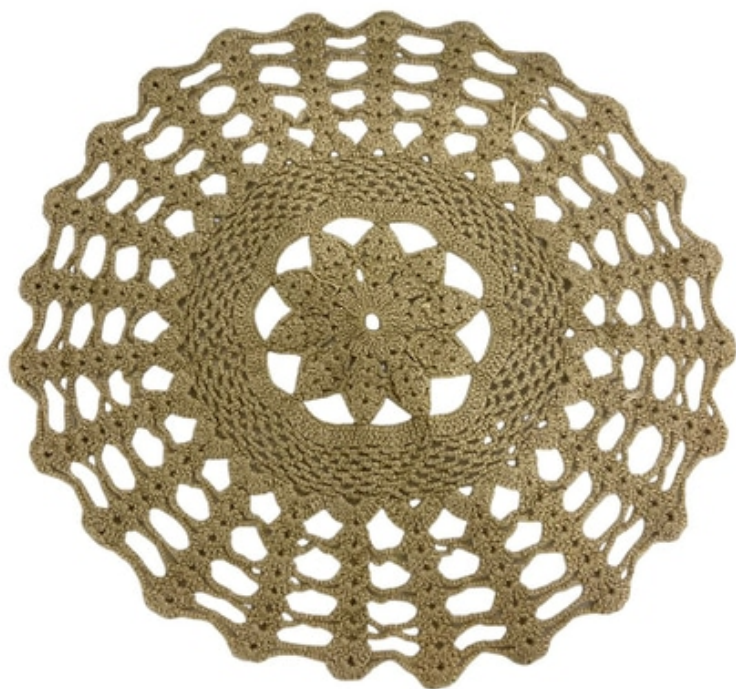

Scan w/camera phone

Paninho de mesa crochê

R\$ 15 / week

Paninho de mesa crochê, na cor bege.

from [Acervo Utimura](#) in Sao Paulo,

Size 28cm w × 28cm h

Qty 1

Condition Good